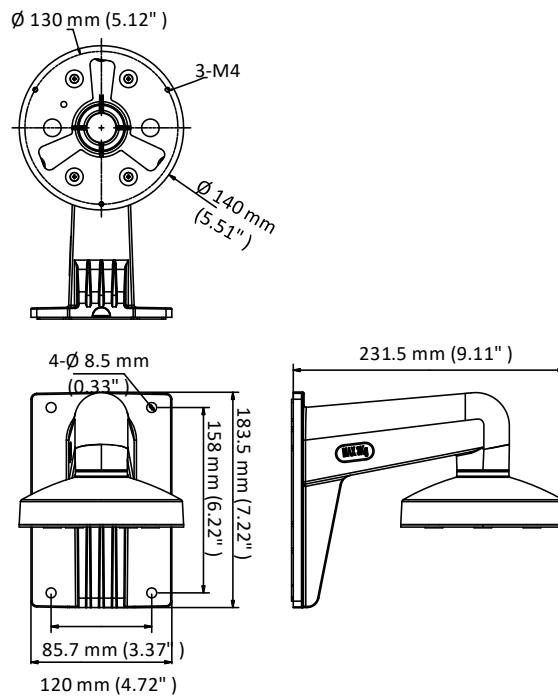

DS-1273ZJ-140-DM45

Wall Mount

Feature

- Aluminum alloy with surface spray treatment
- The cap design facilitates the installation
- Applies to both indoor conditions, and outdoor conditions

Dimension

Available Model

DS-1273ZJ-140-DM45

Parameter

Model	DS-1273ZJ-140-DM45
Parameters	Wall Mount
Appearance	Hikvision White
Material	Aluminum Alloy
Dimension	Ø 140 mm × 183.5 mm × 231.5mm (5.51" × 7.22" × 9.11")
Weight	907 g (2.0 lb.)

Note

- The mount should be installed on the flat wall
- Waterproof rubber is necessary for the outdoor application.
- The wall must be capable of supporting at least 3 times as much as the total weight of the camera, and the mount.
- The mount's maximum load capacity is 3 kg (6.6 lb.).