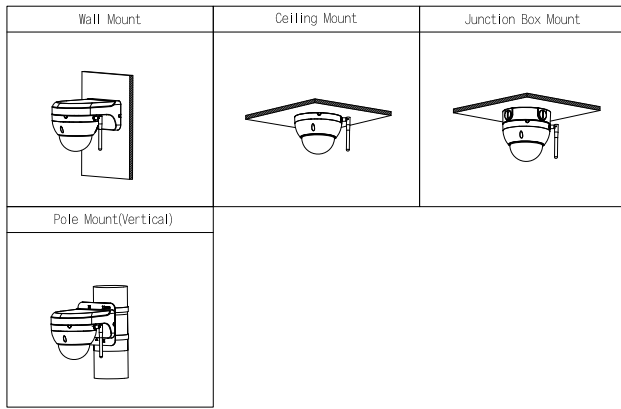

Dimensions (mm[inch])