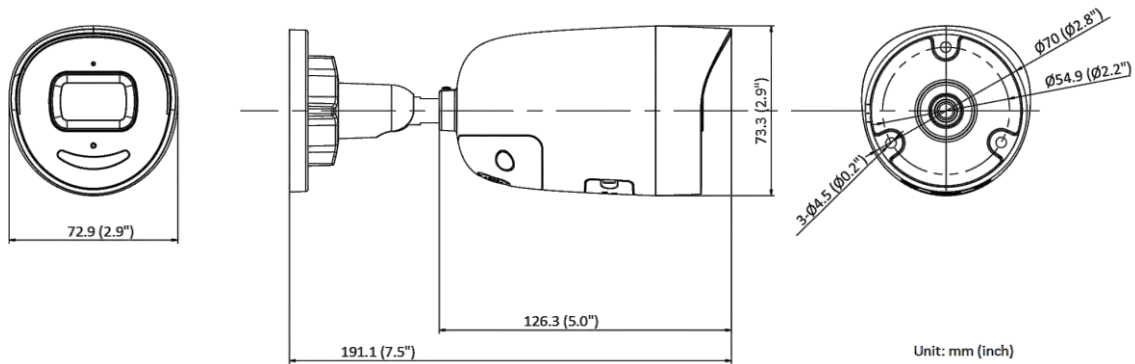

▪ Specification

Camera	
Image Sensor	1/2.8" Progressive Scan CMOS
Min. Illumination	Color: 0.002 Lux @ (F1.4, AGC ON), B/W: 0 Lux with IR
Day & Night	IR cut filter
Shutter Speed	1/3 s to 1/100,000 s
Slow Shutter	Yes
Angle Adjustment	Pan: 0° to 360°, tilt: 0° to 90°, rotate: 0° to 360°
P/N	P/N
Wide Dynamic Range	120 dB
Lens	
Focal Length & FOV	2.8 mm, horizontal FOV: 107°, vertical FOV: 57°, diagonal FOV: 129° 4 mm, horizontal FOV: 86°, vertical FOV: 47°, diagonal FOV: 102° 6 mm, horizontal FOV: 55°, vertical FOV: 29°, diagonal FOV: 65°
Lens Type	Fixed focal lens, 2.8, 4, and 6 mm optional
Aperture	F1.4
Lens Mount	M12
Iris Type	Fixed
DORI	
DORI	2.8 mm: D: 44.3 m, O: 17.6 m, R: 8.9 m, I: 4.4 m 4 mm: D: 53.4 m, O: 21.2 m, R: 10.7 m, I: 5.3 m 6 mm: D: 86.9 m, O: 34.5 m, R: 17.4 m, I: 8.7 m
Illuminator	
IR Range	Up to 40 m
IR Wavelength	850 nm
Smart Supplement Light	Yes
Supplement Light Type	IR
Video	
Max. Resolution	1920 × 1080
Main Stream	50 Hz: 25 fps (1920 × 1080, 1280 × 720) 60 Hz: 30 fps (1920 × 1080, 1280 × 720)
Sub-Stream	50 Hz: 25 fps (640 × 480, 640 × 360) 60 Hz: 30 fps (640 × 480, 640 × 360)
Third Stream	50 Hz: 10 fps (1920 × 1080, 1280 × 720, 640 × 480, 640 × 360) 60 Hz: 10 fps (1920 × 1080, 1280 × 720, 640 × 480, 640 × 360) *Third stream is supported under certain settings.
Video Compression	Main stream: H.265/H.264/H.265+/H.264+ Sub-stream: H.265/H.264/MJPEG Third stream: H.265/H.264 *Third stream is supported under certain settings.
Video Bit Rate	32 Kbps to 8 Mbps
H.264 Type	Baseline Profile/Main Profile/High Profile
H.265 Type	Main Profile
H.264+	Main stream supports

▪ Available Model

DS-2CD2026G2-IU/SL (2.8/4/6 mm)

Dimension

Accessory

Optional

DS-1280ZJ-XS

Junction Box

Distributed by