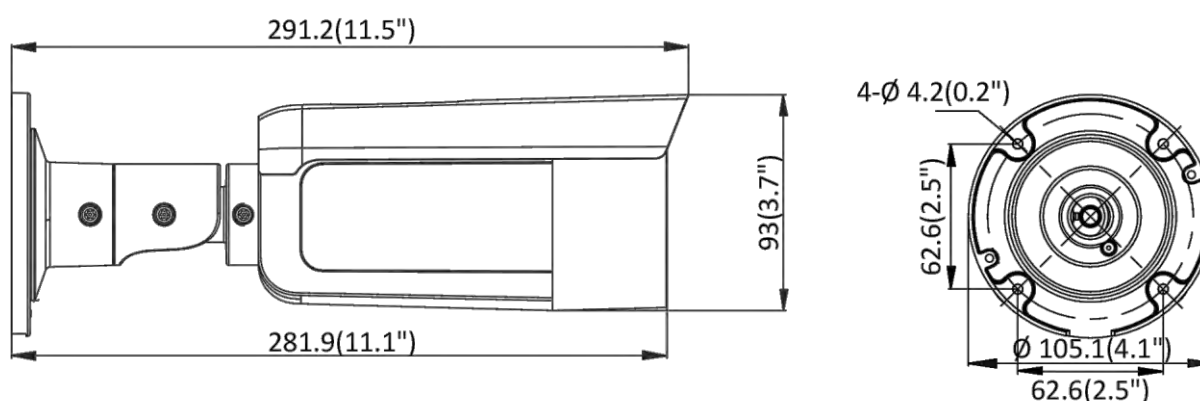

Power Consumption and Current	12 VDC, 0.7 A, max. 8.5 W PoE (802.3af, 36 V to 57 V), 0.30 A to 0.18 A, max. 10.5 W
Power Interface	Ø5.5 mm coaxial power plug
Material	Front cover: metal, back cover: metal
Screw Material	SUS304
Camera Dimension	Ø105.1 × 291.2 mm (Ø4.1" × 11.5")
Package Dimension	385 × 190 × 180 mm (15.2" × 7.5" × 7.1")
Camera Weight	Approx. 1260 g (2.8 lb.)
With Package Weight	Approx. 1931 g (4.3 lb.)
Approval	
Class	Class B
EMC	FCC SDoC (47 CFR Part 15, Subpart B); CE-EMC (EN 55032: 2015, EN 61000-3-2: 2014, EN 61000-3-3: 2013, EN 50130-4: 2011 +A1: 2014); RCM (AS/NZS CISPR 32: 2015); IC VoC (ICES-003: Issue 6, 2016); KC (KN 32: 2015, KN 35: 2015)
Safety	UL (UL 60950-1); CB (IEC 60950-1:2005 + Am 1:2009 + Am 2:2013, IEC 62368-1:2014); CE-LVD (EN 60950-1:2005 + Am 1:2009 + Am 2:2013, IEC 62368-1:2014); BIS (IS 13252(Part 1):2010+A1:2013+A2:2015); LOA (IEC/EN 60950-1)
Environment	CE-RoHS (2011/65/EU); WEEE (2012/19/EU); Reach (Regulation (EC) No 1907/2006)
Protection	Ingress protection: IP67 (IEC 60529-2013)

▪ Available Model

DS-2CD2T47G2-L (2.8 mm, 4 mm, 6 mm)

▪ Dimension

Unit: mm(inch)