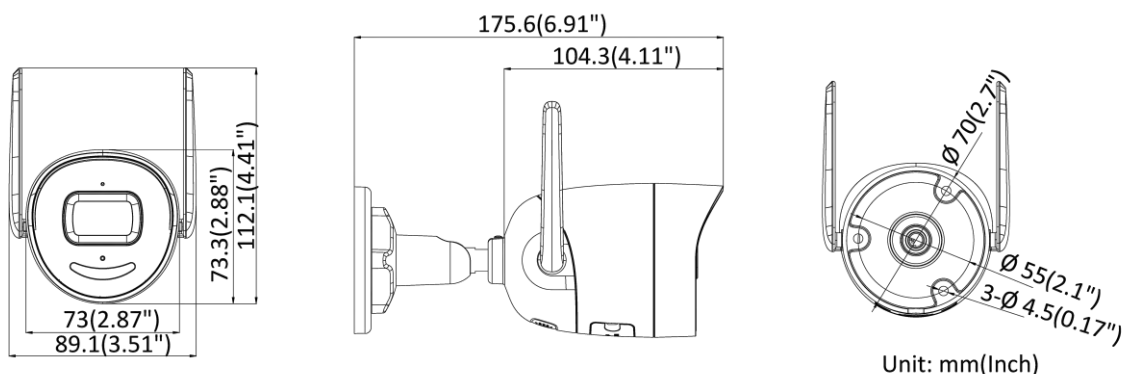

▪ Available Model

DS-2CV2027G0-LDW (2.8 mm, 4 mm)

▪ Dimension