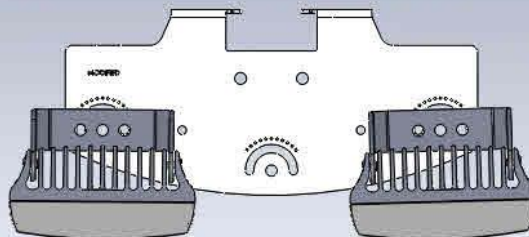

VUB Plates i2-i8

Small

3xi2

Medium

3xi4

Large

3xi8

Note: Needs lock-off holes adding.

2xi2 inner mounts

2xi4 inner mounts

2xi8 inner mounts

2xi4

2xi8

I16 Mounting Options

i16 Single Plate