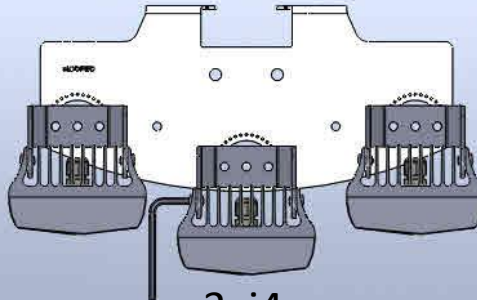

VUB Plates i2-i8

Small

3xi2

Medium

3xi4

Large

3xi8

Note: Needs lock-off holes adding.

2xi2 inner mounts

2xi4 inner mounts

2xi8 inner mounts

2xi4

2xi8

I16 Mounting Options

i16 Single Plate