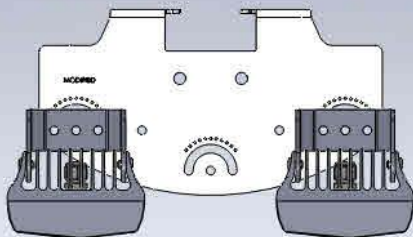

VUB Plates i2-i8

Small

3xi2

Medium

3xi4

Large

3xi8

Note: Needs lock-off holes adding.

2xi2 inner mounts

2xi4 inner mounts

2xi8 inner mounts

2xi4

2xi8

I16 Mounting Options

i16 Single Plate