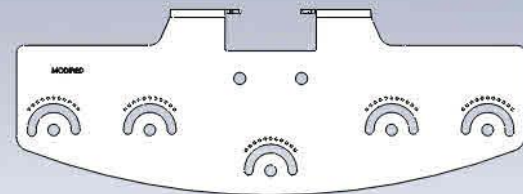

VUB Plates i2-i8

Small

3xi2

Medium

3xi4

Large

3xi8

Note: Needs lock-off holes adding.

2xi2 inner mounts

2xi4 inner mounts

2xi8 inner mounts

2xi4

2xi8

I16 Mounting Options

i16 Single Plate