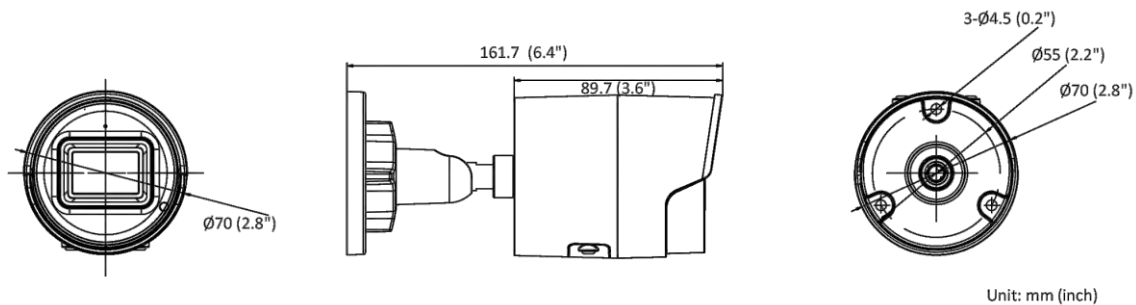

General	
Linkage Method	Upload to FTP/memory card/NAS, notify surveillance center, trigger recording, trigger capture, send email
Camera Material	Aluminum alloy body IR cover: plastic
Camera Dimension	Ø70 mm × 161.7 mm (Ø2.8" × 6.4")
Package Dimension	216 mm × 121 mm × 118 mm (8.6" × 4.8" × 4.7")
Camera Weight	Approx. 495 g (1.1 lb.)
With Package Weight	Approx. 759 g (1.7 lb.)
Storage Conditions	-30 °C to 60 °C (-22 °F to 140 °F). Humidity 95% or less (non-condensing)
Startup and Operating Conditions	-30 °C to 60 °C (-22 °F to 140 °F). Humidity 95% or less (non-condensing)
Web Client Language	33 languages English, Russian, Estonian, Bulgarian, Hungarian, Greek, German, Italian, Czech, Slovak, French, Polish, Dutch, Portuguese, Spanish, Romanian, Danish, Swedish, Norwegian, Finnish, Croatian, Slovenian, Serbian, Turkish, Korean, Traditional Chinese, Thai, Vietnamese, Japanese, Latvian, Lithuanian, Portuguese (Brazil), Ukrainian
General Function	Anti-flicker, heartbeat, password reset via email, pixel counter
Firmware Version	V5.5.113
Software Reset	Yes
Power Consumption and Current	12 VDC, 0.5 A, max. 6 W PoE (802.3af, 36 V to 57 V), 0.2 A to 0.13 A, max. 7.2 W
Power Supply	12 VDC ± 25%, reverse polarity protection PoE: 802.3af, Class 3
Power Interface	Ø5.5 mm coaxial power plug
Approval	
EMC	FCC (47 CFR Part 15, Subpart B); CE-EMC (EN 55032: 2015, EN 61000-3-2: 2014, EN 61000-3-3: 2013, EN 50130-4: 2011 +A1: 2014); RCM (AS/NZS CISPR 32: 2015); IC (ICES-003: Issue 6, 2016); KC (KN 32: 2015, KN 35: 2015)
Safety	UL (UL 60950-1); CB (IEC 60950-1:2005 + Am 1:2009 + Am 2:2013); CE-LVD (EN 60950-1:2005 + Am 1:2009 + Am 2:2013); BIS (IS 13252(Part 1):2010+A1:2013+A2:2015)
Environment	CE-RoHS (2011/65/EU); WEEE (2012/19/EU); Reach (Regulation (EC) No 1907/2006)
Protection	IP67 (IEC 60529-2013)

#### ▪ Available Model

DS-2CD2083G2-I (2.8/4/6 mm)

DS-2CD2083G2-IU (2.8/4/6 mm)

DS-2CD2083G2-IU (2.8 mm) (Black)

## Dimension