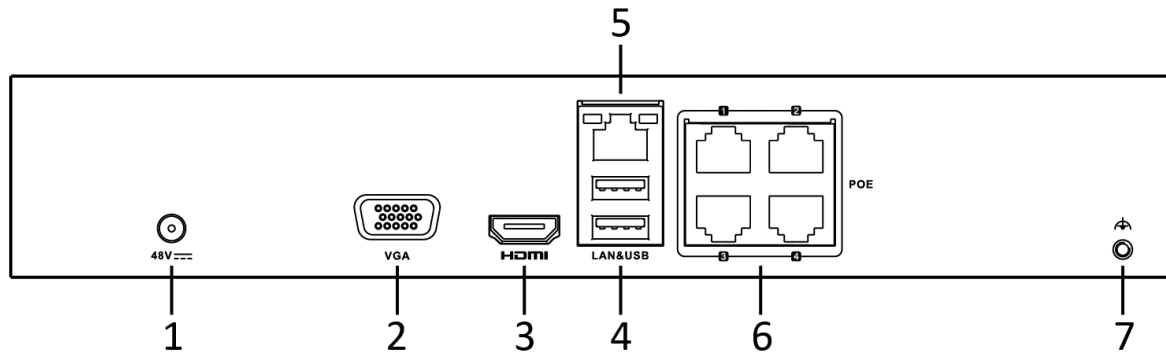

NVR Dimension

Unit: mm

Physical Interface

No.	Description	No.	Description
1	Power Supply	5	LAN Network Interface
2	VGA Interface	6	Network Interfaces with PoE function
3	HDMI Interface	7	Ground
4	USB Interface		