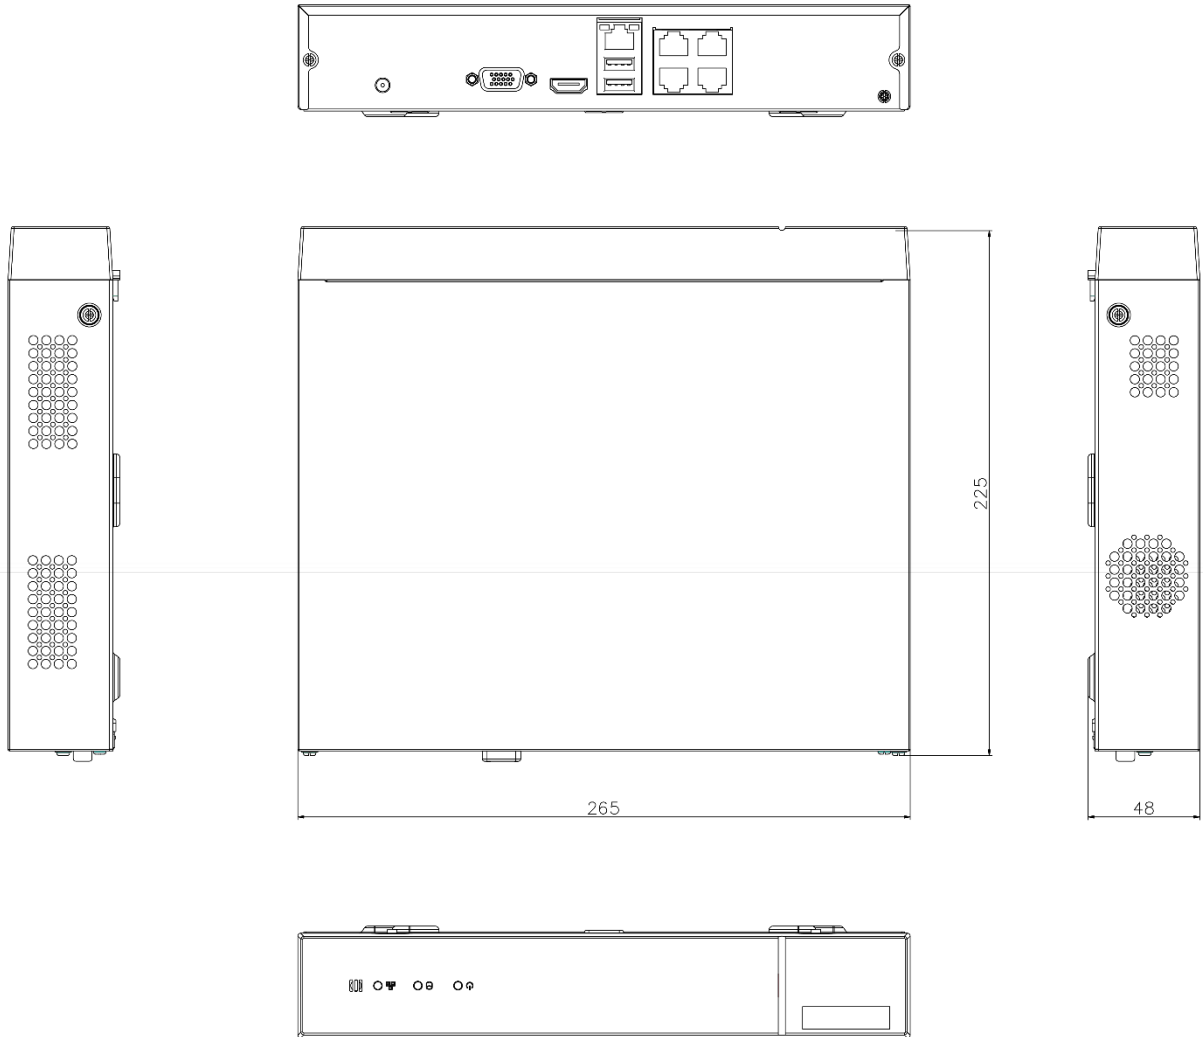

NVR Dimension

Unit: mm

Physical Interface

No.	Description	No.	Description
1	Power Supply	5	LAN Network Interface
2	VGA Interface	6	Network Interfaces with PoE function
3	HDMI Interface	7	Ground
4	USB Interface		