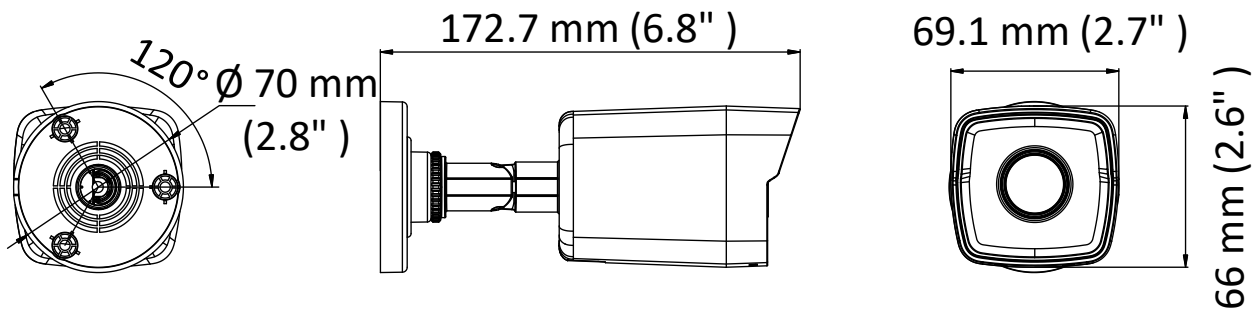

Working Temperature	-10 °C to 55 °C (14 °F to 131 °F)
Working Humidity	10% to 90%
Dimension (W × D × H)	265 × 225 × 48 mm (10.4" × 8.9" × 1.9")
Weight (without hard disk)	≤ 1 kg (2.2 lb)
Kit	
Accessories	Power: 1 power cable Network cable: 4 × 18.3 m (60 ft) video and power cable HDMI cable: 1 HDMI cable
Hard Drive	No
Certification	FCC, CE
Weight (with package)	≤ 6.5 kg (14.3 lb)

Camera Dimension

For DS-2CD1023G0E-I