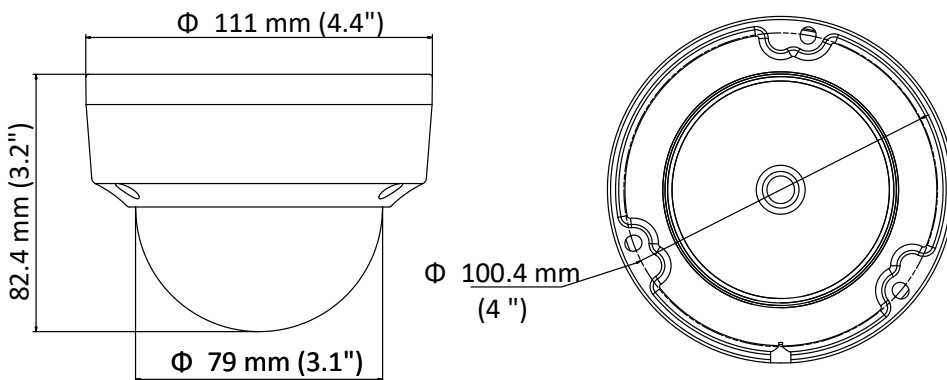

For DS-2CD1123G0E-I