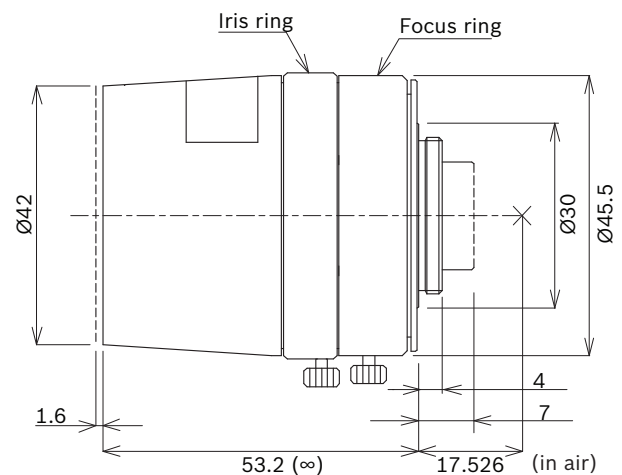

Installation/configuration notes

Dimensions LFF-8012C-D35

Dimensions LFF-8012C-D50

Dimensions LFF-8012C-D75

Technical specifications

Optical	LFF-8012C-D35	LFF-8012C-D50	LFF-8012C-D75
Maximum sensor format (diagonal)	2/3-inch (16.9 mm)	2/3-inch (16.9 mm)	2/3-inch (16.9 mm)
Focal length	35 mm	50 mm	75 mm
Iris range	F1.8, F2.8, F4, F8, F16	F2, F2.8, F4, F8, F16	F1.8, F2, F2.8, F4, F8, F16, F22
Min object distance	1 m (3.3 ft)	2 m (6.56 ft)	0.9 m (3.3 ft)
Back focal length	14.3 mm (0.56 in)	14.8 mm (0.58 in)	24.43 mm (0.96 in)
Iris control	manual	manual	manual
Focus control	manual	manual	manual
IR corrected	yes	yes	no

Angle of view with DINION IP ultra 8000 MP (DxHxV)

	LFF-8012C-D35	LFF-8012C-D50	LFF-8012C-D75
12MP mode (4:3)	12.3x9.8x7.4°	8.5x6.8x5.1°	5.9x4.7x3.6°
4K UHD mode (16:9)	10.8x9.4x5.3°	7.5x6.6x3.7°	5.2x4.5x2.6°

Mechanical

	LFF-8012C-D35	LFF-8012C-D50	LFF-8012C-D75
Weight	149 g (0.33 lb)	155 g (0.34 lb)	305 g (0.67 lb)
Dimensions	Ø 53 x 47 mm	Ø 54 x 47 mm	Ø 51 x 76 mm
Lens mount	C-mount	C-mount	C-mount

Environmental