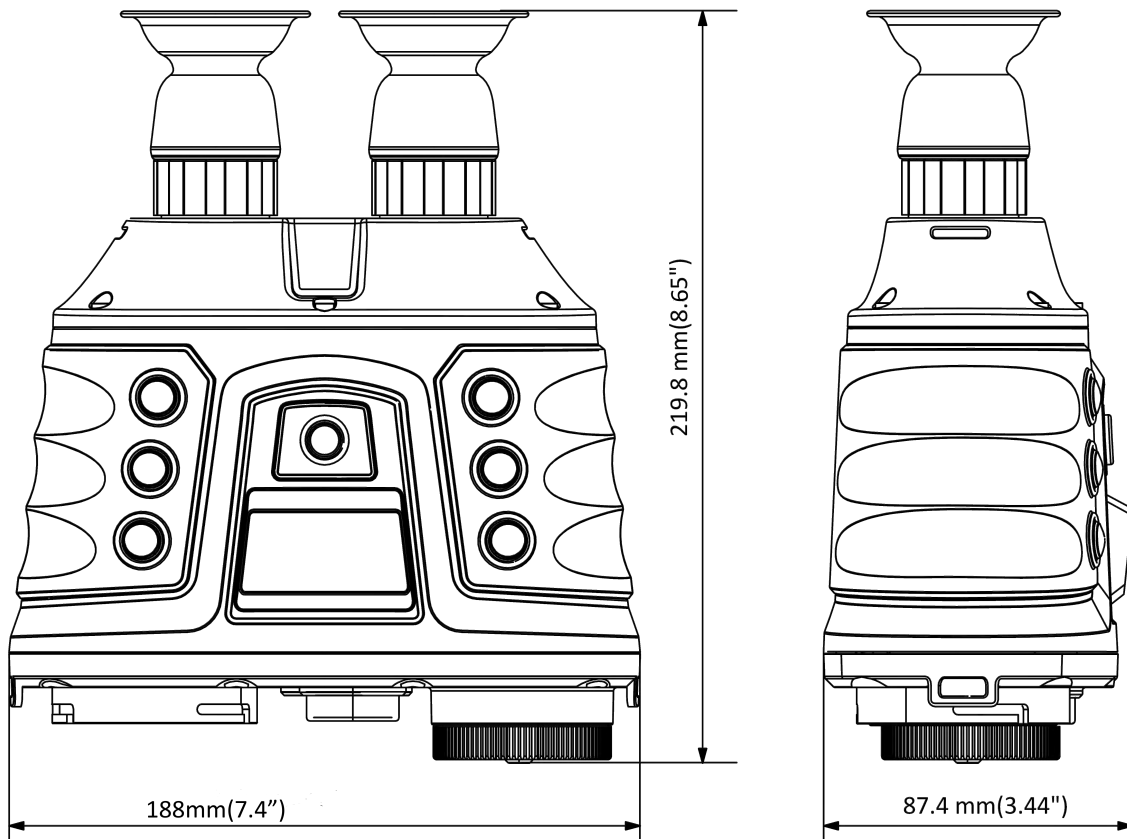

Detection Range Table

* The table is only for reference, the performance may vary from camera to camera.

Wide Range Coverage

There is range limit for detecting, recognizing, and identifying human/vehicle targets.

Detection Range (Vehicles: 1.4×4.0m)	Detection Range (Humans: 1.8×0.5m)	Recognition Range (Vehicles: 1.4×4.0m)	Recognition Range (Humans: 1.8×0.5m)	Identification Range (Vehicles: 1.4×4.0m)	Identification Range (Humans: 1.8×0.5m)
4510 m	1471 m	1127 m	368 m	564 m	184 m

Available Model

DS-2TS36-50VI/WL

Dimension