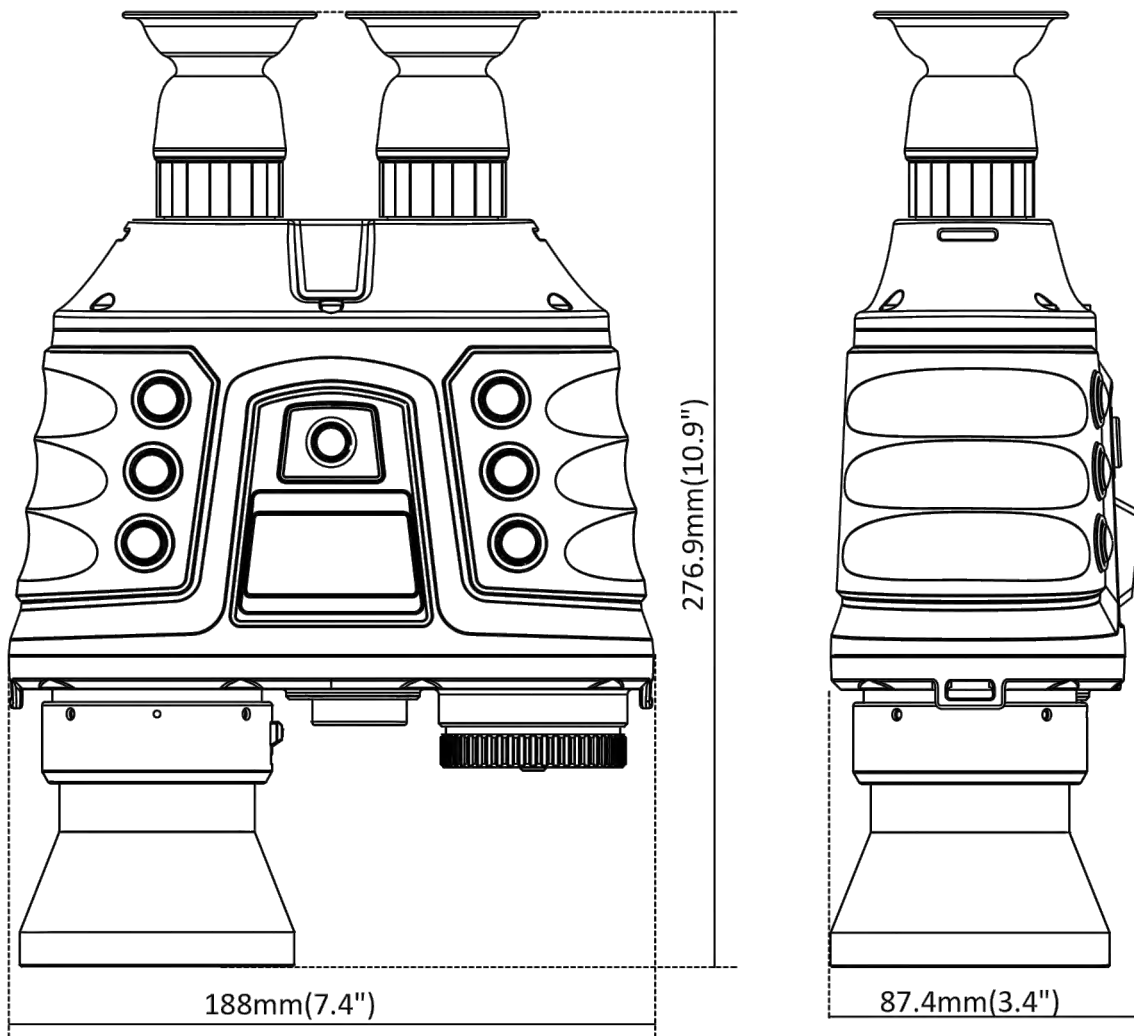

Detection Range Table

* The table is only for reference, the performance may vary from camera to camera.

Wide Range Coverage

There is range limit for detecting, recognizing, and identifying human/vehicle targets.

Detection Range (Vehicles: 1.4×4.0m)	Detection Range (Humans: 1.8×0.5m)	Recognition Range (Vehicles: 1.4×4.0m)	Recognition Range (Humans: 1.8×0.5m)	Identification Range (Vehicles: 1.4×4.0m)	Identification Range (Humans: 1.8×0.5m)
9020 m	2941 m	2255 m	735 m	1127 m	368 m

Available Model

DS-2TS36-100VI/WL

Dimension