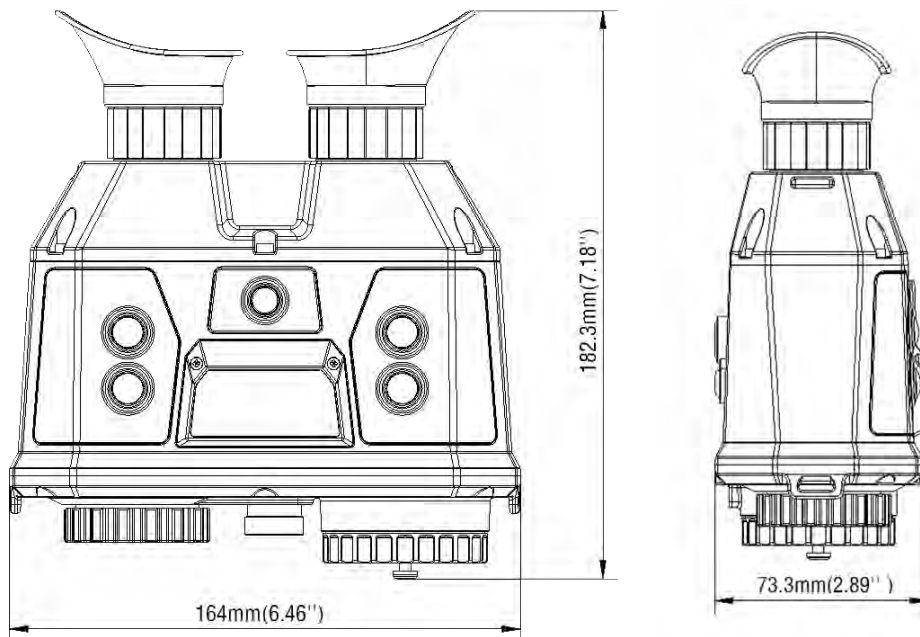

Detection Range Table

* The table is only for reference, the performance may vary from camera to camera.

Wide Range Coverage

There is range limit for detecting, recognizing, and identifying human/vehicle targets.

Detection Range (Vehicles: 1.4×4.0m)	Detection Range (Humans: 1.8×0.5m)	Recognition Range (Vehicles: 1.4×4.0m)	Recognition Range (Humans: 1.8×0.5m)	Identification Range (Vehicles: 1.4×4.0m)	Identification Range (Humans: 1.8×0.5m)
4510 m	1471 m	1127 m	368 m	564 m	184 m

Available Model

DS-2TS16-50VI/W

Dimension