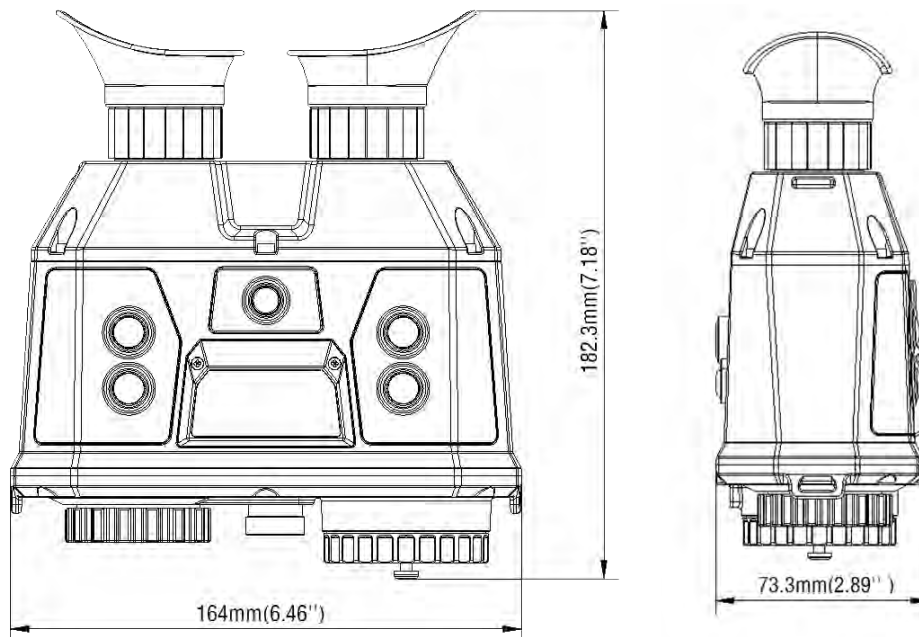

Detection Range Table

* The table is only for reference, the performance may vary from camera to camera.

Wide Range Coverage

There is range limit for detecting, recognizing, and identifying human/vehicle targets.

Detection Range (Vehicles: 1.4×4.0m)	Detection Range (Humans: 1.8×0.5m)	Recognition Range (Vehicles: 1.4×4.0m)	Recognition Range (Humans: 1.8×0.5m)	Identification Range (Vehicles: 1.4×4.0m)	Identification Range (Humans: 1.8×0.5m)
3157 m	1029 m	789 m	257 m	395 m	129 m

Available Model

DS-2TS16-35VI/W

Dimension