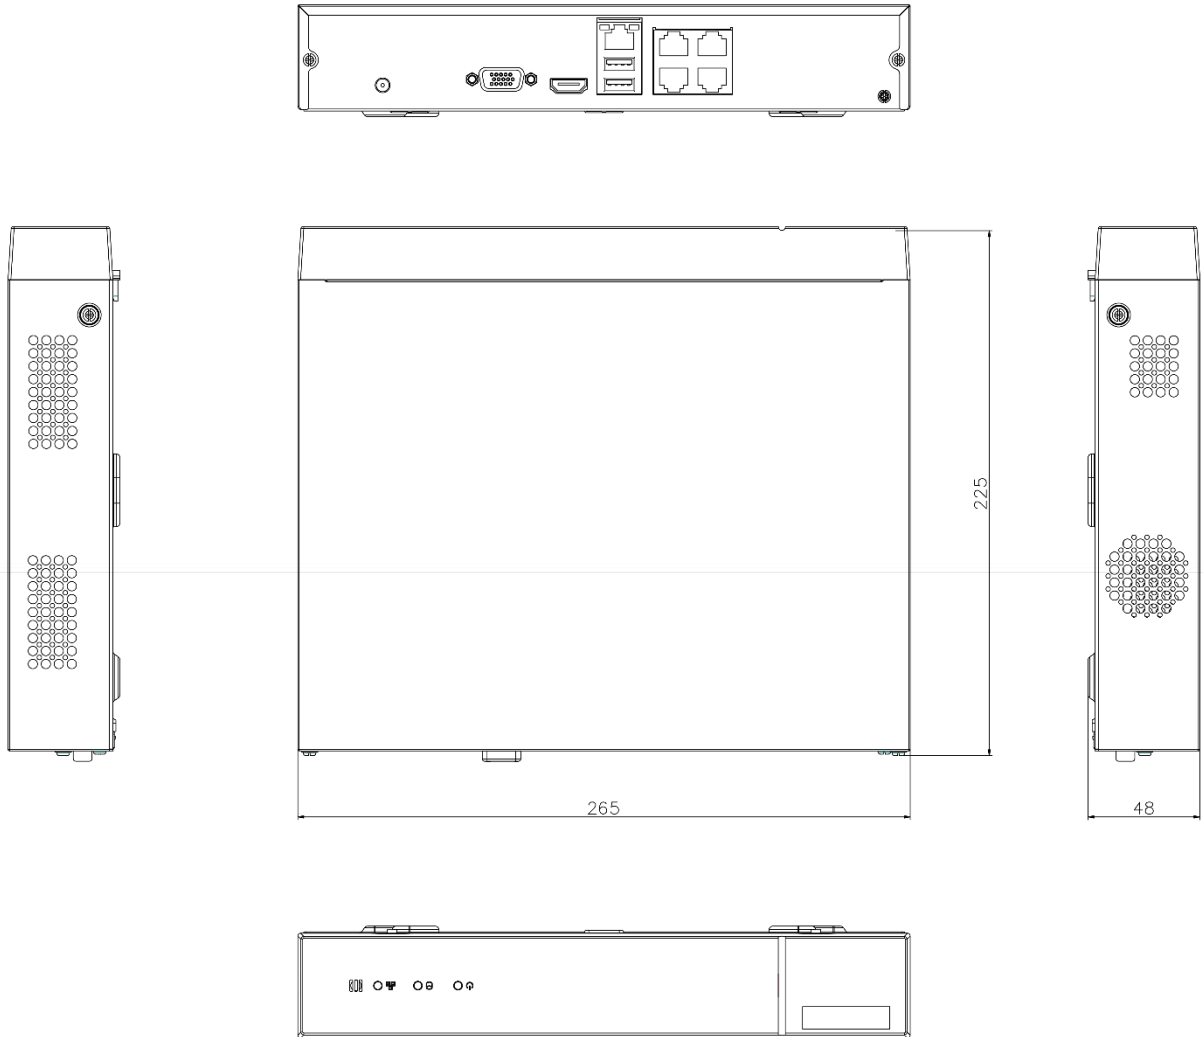

<b>Power Supply</b>	48 VDC
<b>Consumption (without HDD and PoE off)</b>	≤ 10 W
<b>Working Temperature</b>	-10 °C to 55 °C (14 °F to 131 °F)
<b>Working Humidity</b>	10% to 90%
<b>Dimension (W × D × H)</b>	265 × 225 × 48 mm (10.4" × 8.9" × 1.9")
<b>Weight (without hard disk)</b>	≤ 1 kg (2.2 lb)
<b>Kit</b>	
<b>Accessories</b>	Power: 1 power cable Network cable: 4 × 18.3 m (60 ft) video and power cable HDMI cable: 1 HDMI cable
<b>Hard Drive</b>	Pre-installed 1 TB HDD
<b>Certification</b>	FCC, CE
<b>Weight (with package)</b>	≤ 8 kg (17.6 lb)

### Camera Dimension

# NVR Dimension

Unit: mm