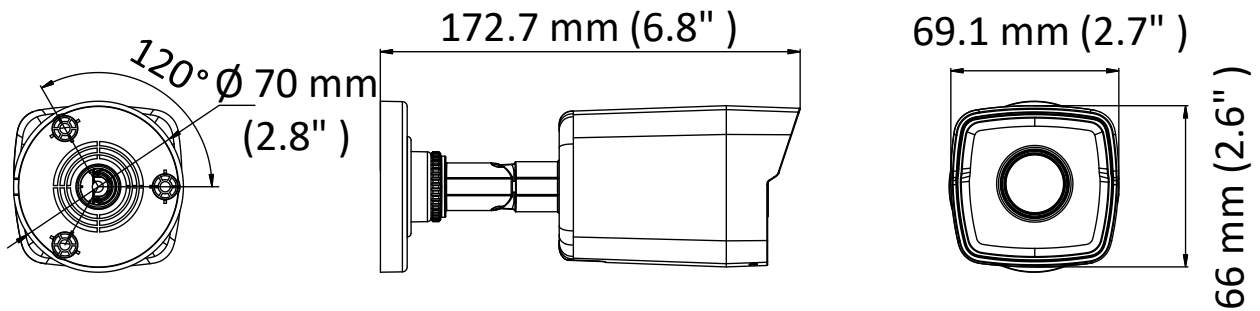

Power Supply	48 VDC
Consumption (without HDD and PoE off)	≤ 10 W
Working Temperature	-10 °C to 55 °C (14 °F to 131 °F)
Working Humidity	10% to 90%
Dimension (W × D × H)	265 × 225 × 48 mm (10.4" × 8.9" × 1.9")
Weight (without hard disk)	≤ 1 kg (2.2 lb)
Kit	
Accessories	Power: 1 power cable Network cable: 4 × 18.3 m (60 ft) video and power cable HDMI cable: 1 HDMI cable
Hard Drive	Pre-installed 1 TB HDD
Certification	FCC, CE
Weight (with package)	≤ 8 kg (17.6 lb)

Camera Dimension

Accessory