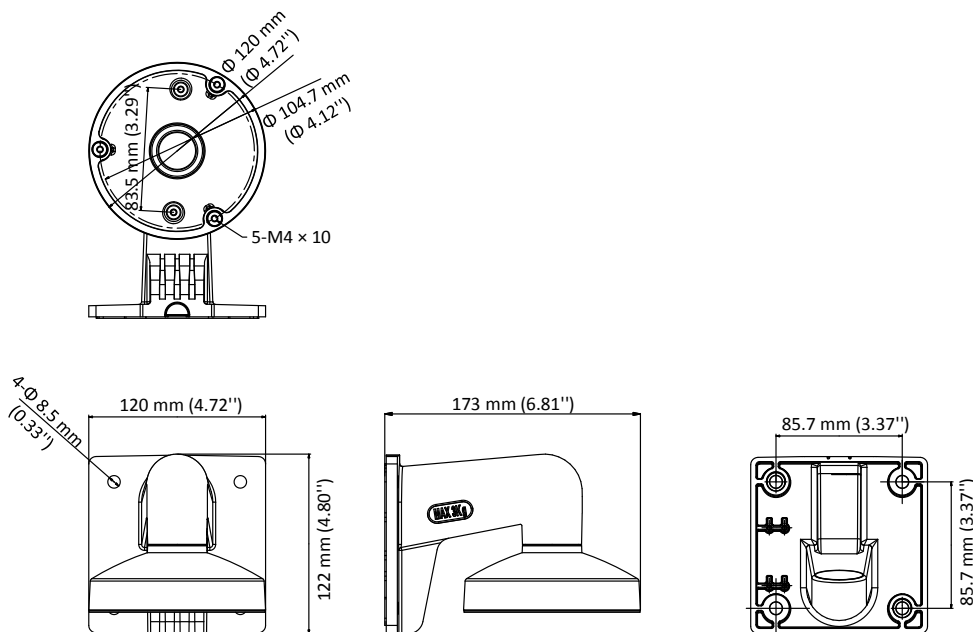

## DS-1272ZJ-120-TR15

Wall Mount

### Dimension

### Parameter

Model	DS-1272ZJ-120-TR15
Parameters	Wall Mount
Appearance	Hikvision White
Material	Aluminium Alloy
Dimension	120 mm × 122 mm × 173 mm (4.72" × 4.80" × 6.81")
Weight	Approx. 460 g (1.01 lb.)

### Note

- The mount should be installed on a flat surface.
- Waterproof rubber is necessary for the outdoor application.
- The wall should be capable of supporting at least 3 times as much as the total weight of the camera and the mount.
- The maximum load capacity of the mount is 3 kg (6.61 lb.).