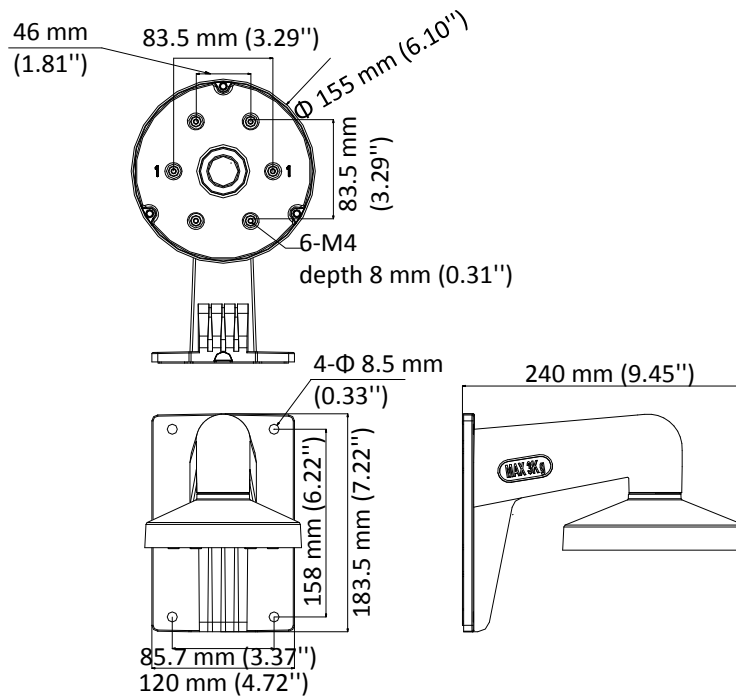

DS-1473ZJ-155-Y

Wall Mount

Feature

- Aluminum alloy with surface spray treatment
- The cap facilitates the installation
- Adopts waterproof design

Dimension

Available Model

DS-1473ZJ-155-Y

Parameter

Model	DS-1473ZJ-155-Y
Parameters	Wall Mount
Appearance	Hikvision White
Material	ADC12
Dimension	Φ 155 mm \times 183.5 mm \times 240 mm (Φ 6.10" \times 7.22" \times 9.45")
Weight	Approx. 650 g (1.4 lb.)

Note

- The mount should be installed on a flat surface.
- The wall should be capable of supporting at least 3 times as much as the total weight of the camera, and the mount.
- The maximum load capacity of the mount is 3 kg (6.6 lb.).