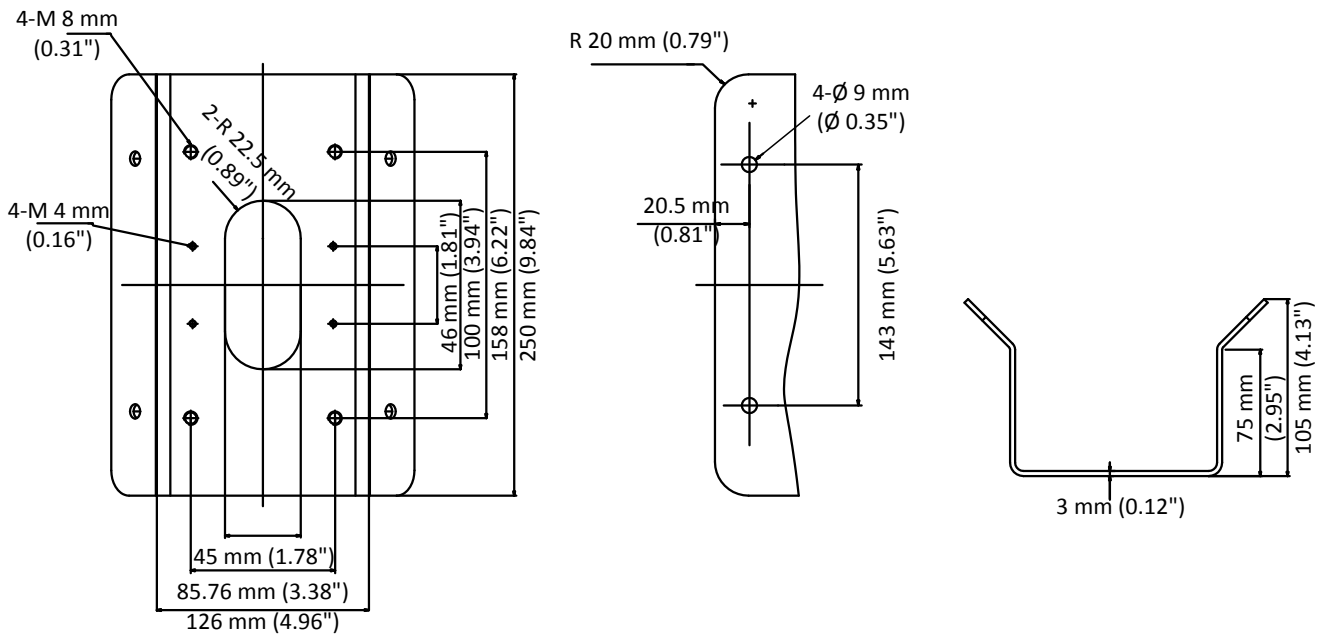

DS-1476ZJ-Y

Corner Mount

Feature

- Stainless steel material with surface spray treatment
- Extends camera's field of view

Dimension

Available Model

DS-1476ZJ-Y

Parameter

Model	DS-1476ZJ-Y
Parameters	Corner Mount
Appearance	Hikvision White
Material	SUS304
Dimension	250 mm × 126 mm × 105 mm (9.84" × 4.96" × 4.13")
Weight	Approx. 2280 g (5.03 lb.)

Note

- Waterproof rubber is necessary for the outdoor application.
- The wall should be capable of supporting at least 3 times as much as the total weight of the camera and the mount.
- The mount maximum load capacity of the mount is 10 kg (22 lb.).