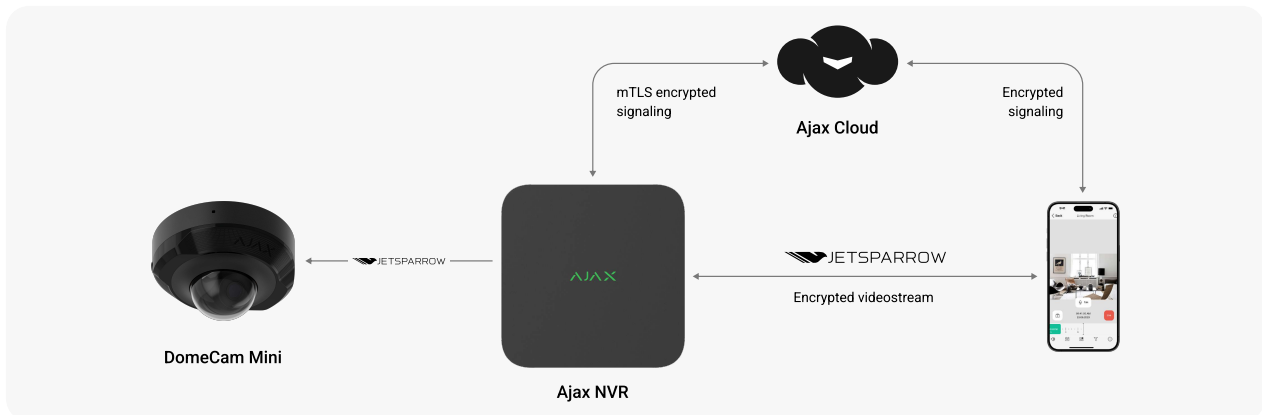

# DomeCam Mini

Wired security IP camera

True WDR

## Product versions

<b>DomeCam Mini (5 Mp/2.8 mm)</b> Wired security IP camera with up to 2,880 × 1,620 px resolution and 100°–110° viewing angle	<b>DomeCam Mini (8 Mp/2.8 mm)</b> Wired security IP camera with up to 3,840 × 2,160 px resolution and 100°–110° viewing angle
<b>DomeCam Mini (5 Mp/4 mm)</b> Wired security IP camera with up to 2,880 × 1,620 px resolution and 75°–85° viewing angle	<b>DomeCam Mini (8 Mp/4 mm)</b> Wired security IP camera with up to 3,840 × 2,160 px resolution and 75°–85° viewing angle

## How it works

DomeCam Mini operates seamlessly by utilizing Ajax Cloud for transmitting system events, while the proprietary JetSparrow technology ensures fast peer-to-peer transmission of video data. With AI-analysis capabilities, DomeCam Mini can detect and recognize object types, such as humans, vehicles, and pets. This allows the surveillance system to record only relevant events and use less storage. To make surveillance precisely selective, it is possible to enable cameras only when the system is armed.

DomeCam Mini can operate without Ajax NVR, saving the archive on the SD card (if installed)