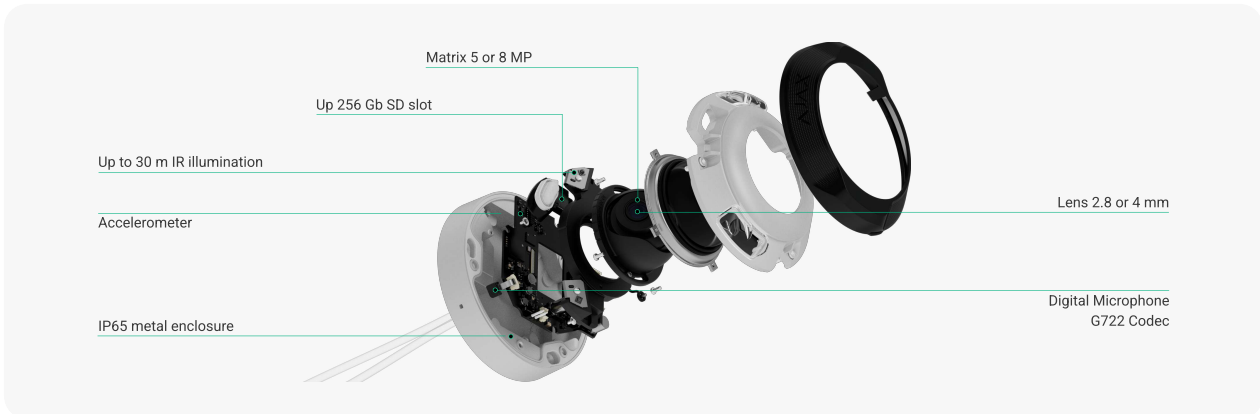

Smooth archive navigation

- JetSparrow peer-to-peer streaming
- Instant live view
- Fast archive navigation with filters and calendar
- Dual streaming for instant preview
- Video clip export in a few clicks

Easy installation and maintenance

- Connection via QR code
- Configuration via Ajax apps
- Adjustable motion detection zones available in the apps
- Real-time supervision with health checks

Superior, Fibra, and Baseline product lines are mutually compatible. This opens up numerous possibilities for building systems of any configuration.


1 — requires an SD-card installed or connection to NVR with a hard drive

For detailed information, scan the QR code or follow the link:

ajax.systems/support/devices/domecam-mini/

support@ajax.systems

@AjaxSystemsSupport_Bot

ajax.systems