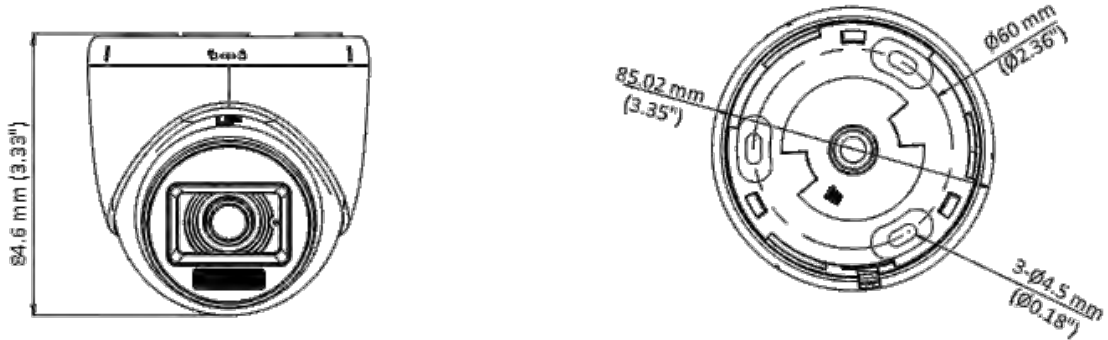

▪ Specification

Camera	
Image Sensor	2 MP CMOS
Max. Resolution	1920 (H) × 1080 (V)
Min. Illumination	0.01 Lux @ (F1.6, AGC ON), 0 Lux with IR
Shutter Time	PAL: 1/25 s to 1/50, 000 s; NTSC: 1/30 s to 1/50, 000 s
Day & Night	ICR
Angle Adjustment	Pan: 0 to 360°, Tilt: 0 to 75°, Rotation: 0 to 360°
Signal System	PAL/NTSC
Lens	
Lens Type	2.8 mm, 3.6 mm fixed focal lens
Focal Length & FOV	2.8 mm, horizontal FOV: 101°, vertical FOV: 56°, diagonal FOV: 118° 3.6 mm, horizontal FOV: 78°, vertical FOV: 42°, diagonal FOV: 92°
Lens Mount	M12
Illuminator	
Supplement Light Type	White Light, IR
Supplement Light Range	IR : Up to 20 m White Light : Up to 20 m
Image	
Image Settings	Brightness, Sharpness, Smart IR
Frame Rate	TVI: 1080P @ 30 fps, 1080P @ 25 fps AHD: 1080P @ 30 fps, 1080P @ 25 fps CVI: 1080P @ 30 fps, 1080P @ 25 fps CVBS: PAL/NTSC
Day/Night Mode	Auto/Color/BW (Black and White)
Wide Dynamic Range (WDR)	Digital WDR
Image Enhancement	DWDR/BLC/HLC/Global
White Balance	Auto/Manual
AGC	Yes
Interface	
Video Output	Switchable TVI/AHD/CVI/CVBS
General	
Material	Plastic
Dimension	84.6 mm × Ø85.02 mm (3.33" × Ø3.35")
Weight	Approx. 156 g (0.34 lb.)
Operating Condition	-40 °C to 60 °C (-40 °F to 140 °F), humidity: 90% or less (non-condensation)
Communication	HIKVISION-C
Language	English
Power Supply	12 VDC ± 25% *You are recommended to use one power adapter to supply the power for one camera.
Consumption	Max. 3.3 W

▪ **Available Model**

DS-2CE76D0T-LPFS(2.8mm)

DS-2CE76D0T-LPFS(3.6mm)

▪ **Dimension**

▪ **Accessory**

▪ **Optional**

DS-1275ZJ-SUS Vertical Pole Mount	DS-1272ZJ-110-TRS Wall Mount	DS-1280ZJ-XS Junction Box	DS-1276ZJ-SUS Corner Mount