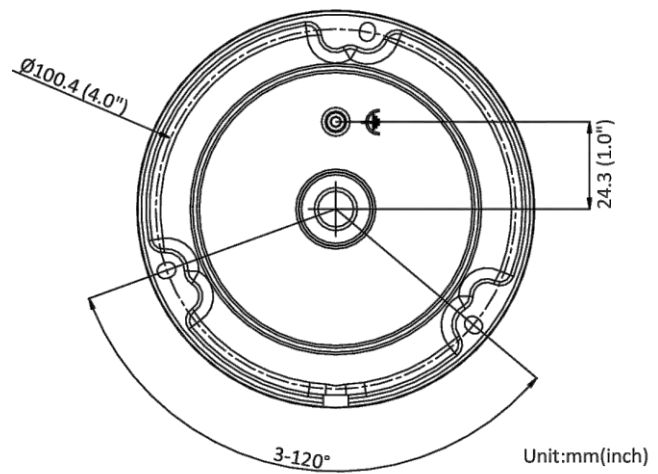

Dimension

Accessory

Optional

DS-1276ZJ-SUS Corner Mount	DS-1272ZJ-110 Wall Mount	DS-1271ZJ-110 Pendant Mount	DS-1259ZJ Inclined Ceiling Mount	DS-1272ZJ-110B Wall Mount
DS-1258ZJ Wall Mount	DS-1275ZJ-SUS Vertical Pole Mount	DS-1250ZJ Rain Shade	DS-1280ZJ-DM18 Junction Box	

Headquarters

No.555 Qianmo Road, Binjiang District,
Hangzhou 310051, China
T +86-571-8807-5998
www.hikvision.com

Follow us on social media to get the latest product and solution information.