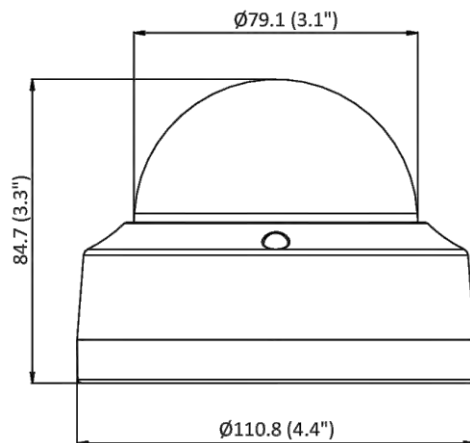

Dimension

Accessory

Optional

DS-1276ZJ-SUS Corner Mount	DS-1272ZJ-110 Wall Mount	DS-1271ZJ-110 Pendant Mount	DS-1259ZJ Inclined Ceiling Mount	DS-1272ZJ-110B Wall Mount
DS-1258ZJ Wall Mount	DS-1275ZJ-SUS Vertical Pole Mount	DS-1250ZJ Rain Shade	DS-1280ZJ-DM18 Junction Box	

Headquarters

No.555 Qianmo Road, Binjiang District,
Hangzhou 310051, China
T +86-571-8807-5998
www.hikvision.com

Follow us on social media to get the latest product and solution information.