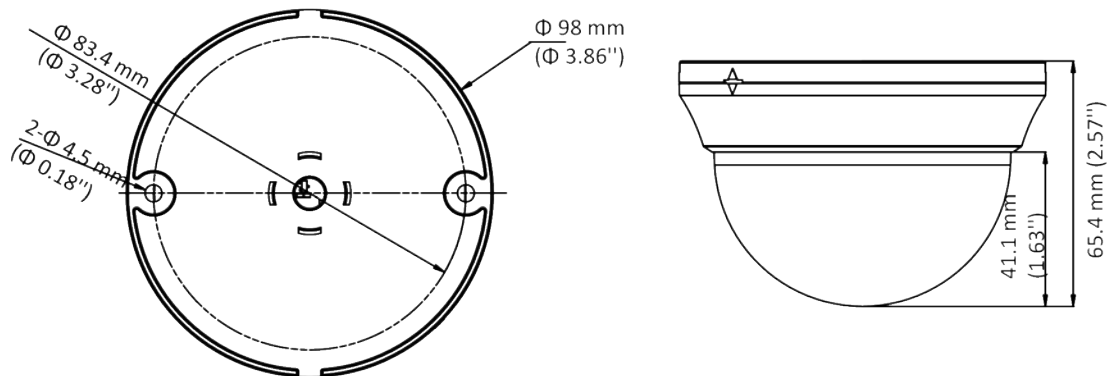

DS-2CE56D0T-IRMMF (C) 2 MP Camera

- 2 MP, 1920 × 1080 resolution
- 2.8 mm, 3.6 mm, 6 mm fixed focal lens
- 4 in 1 video output (switchable TVI/AHD/CVI/CVBS)
- Smart IR, up to 20 m IR distance

Specification

Camera	
Image Sensor	2 MP CMOS
Signal System	PAL/NTSC
Resolution	1920 (H) × 1080 (V)
Frame Rate	TVI: 1080P@30fps, 1080P@25fps CVI: 1080P@30fps, 1080P@25fps AHD: 1080P@30fps, 1080P@25fps CVBS: PAL/NTSC
Min. illumination	0.01 Lux@(F1.2, AGC ON), 0 Lux with IR
Shutter Time	PAL: 1/25 s to 1/50, 000 s NTSC: 1/30 s to 1/50, 000 s
Lens	2.8 mm, 3.6 mm, 6 mm fixed lens
Field of View	2.8 mm, horizontal FOV: 106.4°, vertical FOV: 57.9°, diagonal FOV: 124.6° 3.6 mm, horizontal FOV: 79.6°, vertical FOV: 43.5°, diagonal FOV: 93.7° 6 mm, horizontal FOV: 51.9°, vertical FOV: 30°, diagonal FOV: 58.8°
Lens Mount	M12
Day & Night	ICR
WDR (Wide Dynamic Range)	Digital WDR
Angle Adjustment	Pan: 0 to 360°, Tilt: 0 to 70°, Rotation: 0 to 360°
Menu	
Image Mode	STD/HIGH-SAT
AGC	Yes
Day/Night Mode	Auto/Color/BW (Black and White)
White Balance	Auto/Manual
AE (Auto Exposure) Mode	DWDR/BLC/HLC/Global
Noise Reduction	2D DNR
Language	English
Function	Brightness, Sharpness, Smart IR
Interface	
Video Output	Switchable TVI/AHD/CVI/CVBS
General	
Operating Conditions	-40 °C to 60 °C (-40 °F to 140 °F), humidity 90% or less (non-condensing)
Power Supply	12 VDC ± 25%
Power Consumption	Max. 1.8 W
Material	Plastic
IR Range	Up to 20 m
Communication	HIKVISION-C

General	
Dimensions	Φ 98 mm × 65.4 mm (Φ 3.86" × 2.57")
Weight	Approx. 146 g (0.32 lb.)

Available Model

DS-2CE56DOT-IRMMF (C)

Dimension

Distributed by

HIKVISION

Headquarters

No.555 Qianmo Road, Binjiang District,
Hangzhou 310051, China
T +86-571-8807-5998
overseasbusiness@hikvision.com