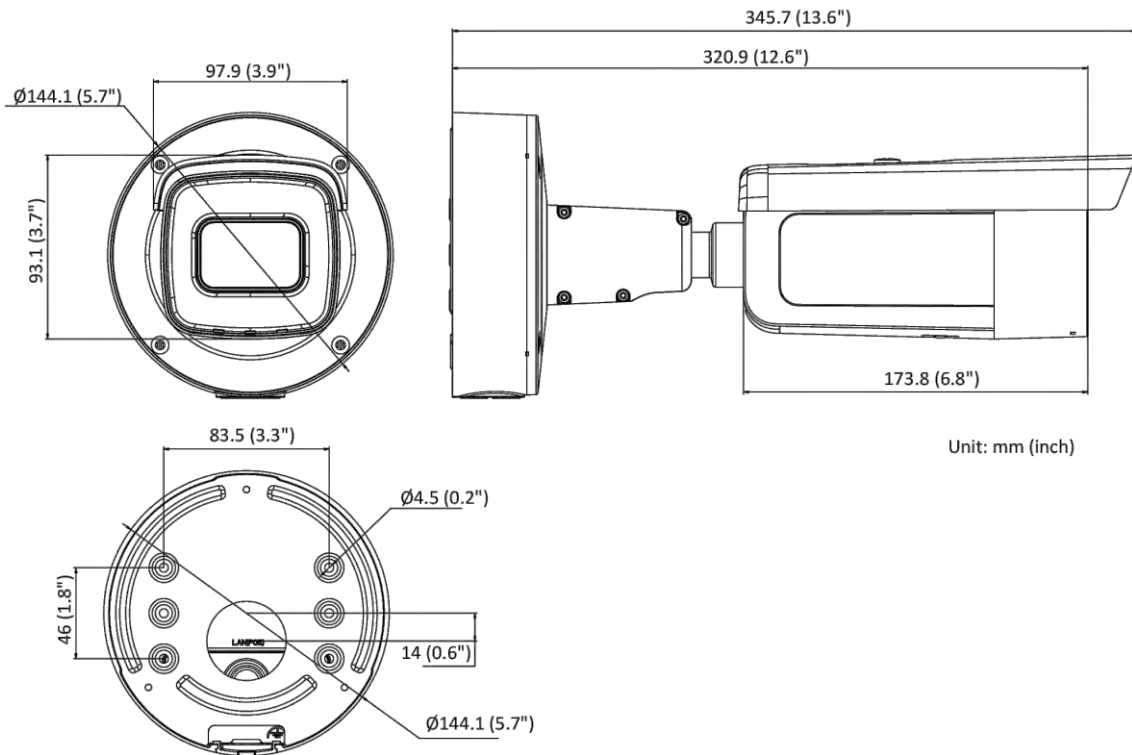

▪ **Dimension**

▪ **Accessory**

▪ **Optional**

DS-1275ZJ-S-SUS	DS-2251ZJ	DS-1476ZJ-SUS
Vertical Pole Mount	Pendant Mount	Corner Mount