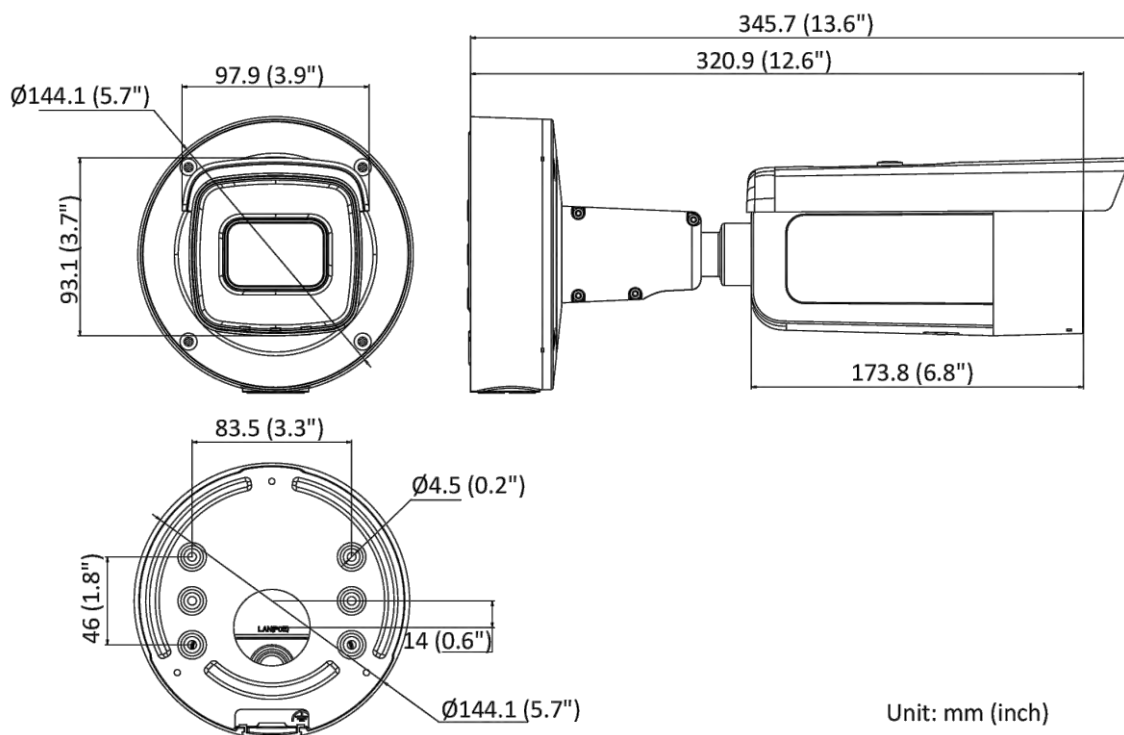

Approval	
EMC	FCC SDoC (47 CFR Part 15, Subpart B); CE-EMC (EN 55032: 2015, EN 61000-3-2: 2014, EN 61000-3-3: 2013, EN 50130-4: 2011 +A1: 2014); IC VoC (ICES-003: Issue 6, 2016); KC (KN 32: 2015, KN 35: 2015)
Safety	UL (UL 60950-1); CB (IEC 60950-1:2005 + Am 1:2009 + Am 2:2013, IEC 62368-1:2014); CE-LVD (EN 60950-1:2005 + Am 1:2009 + Am 2:2013, IEC 62368-1:2014); BIS (IS 13252(Part 1):2010+A1:2013+A2:2015)
Environment	CE-RoHS (2011/65/EU); WEEE (2012/19/EU); Reach (Regulation (EC) No 1907/2006)
Protection	IP67 (IEC 60529-2013), IK10 (IEC 62262:2002)

▪ Available Model

DS-2CD3686G2-IZS (2.7 to 13.5 mm)

▪ Dimension