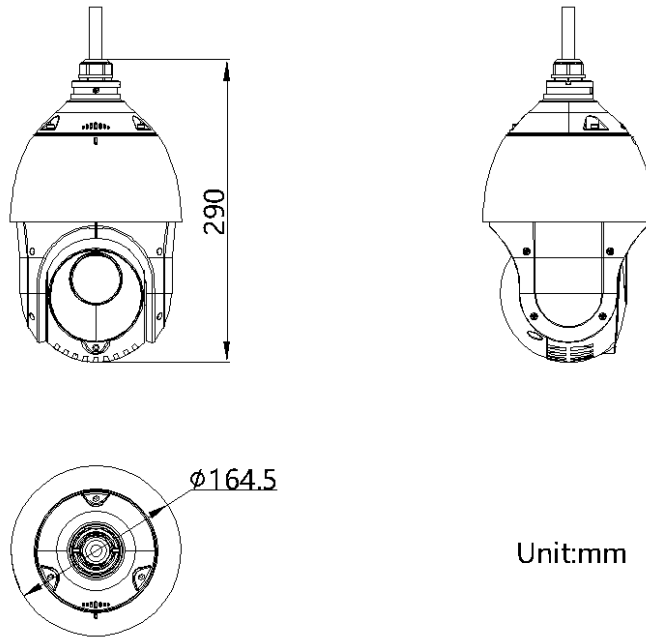

▪ **Dimension**

▪ **Accessory**

▪ **Included**

DS-1618ZJ	ASW0081-122000 2W

▪ **Optional**

DS-1005KI	DS-1673ZJ	DS-1604ZJ-box	DS-1662ZJ	DS-1667ZJ