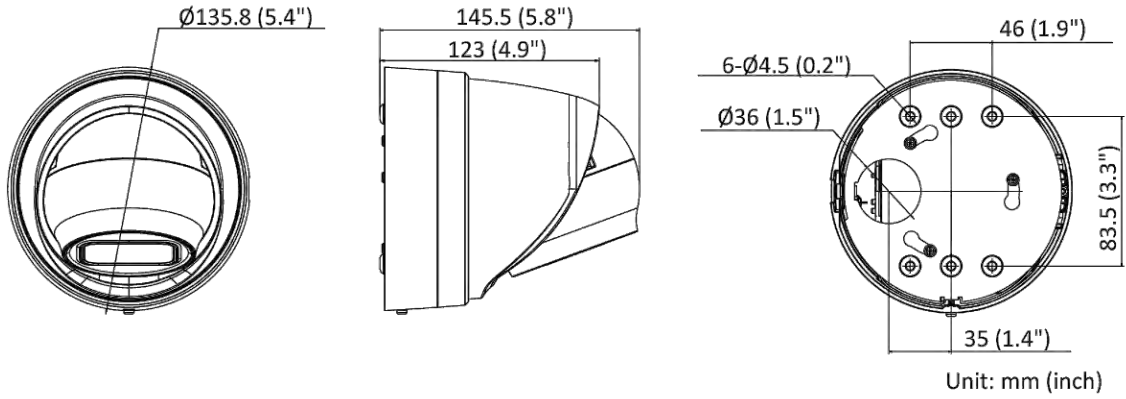

▪ Available Model

DS-2CD2H46G2-IZS (2.8 to 12 mm)

▪ Dimension

▪ Accessory

▪ Optional

DS-1273ZJ-135

Wall Mount