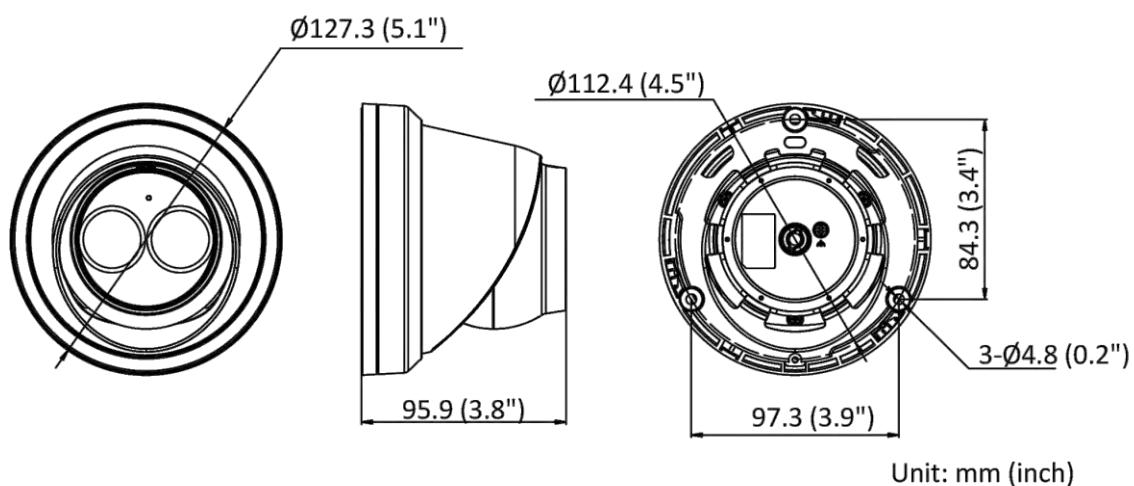

Startup and Operating Conditions	-30 °C to 60 °C (-22 °F to 140 °F). Humidity 95% or less (non-condensing)
Power Supply	12 VDC $\pm$ 25%, reverse polarity protection PoE: 802.3af, Class 3
Power Consumption and Current	12 VDC, 0.5 A, max. 6 W PoE (802.3af, 36 V to 57 V), 0.19 A to 0.12 A, max. 7 W
Power Interface	$\varnothing$5.5 mm coaxial power plug
Material	Aluminum alloy body
Camera Dimension	$\varnothing$127.3 $\times$ 95.9 mm ($\varnothing$5.01" $\times$ 3.78")
Package Dimension	150 $\times$ 150 $\times$ 141 mm (5.9" $\times$ 5.9" $\times$ 5.6")
Camera Weight	Approx. 600 g (1.3 lb.)
With Package Weight	Approx. 816 g (1.8 lb.)
Approval	
EMC	FCC (47 CFR Part 15, Subpart B); CE-EMC (EN 55032: 2015, EN 61000-3-2: 2014, EN 61000-3-3: 2013, EN 50130-4: 2011 +A1: 2014); RCM (AS/NZS CISPR 32: 2015); IC (ICES-003: Issue 6, 2016); KC (KN 32: 2015, KN 35: 2015)
Safety	UL (UL 60950-1); CB (IEC 60950-1:2005 + Am 1:2009 + Am 2:2013); CE-LVD (EN 60950-1:2005 + Am 1:2009 + Am 2:2013); BIS (IS 13252(Part 1):2010+A1:2013+A2:2015)
Environment	CE-RoHS (2011/65/EU); WEEE (2012/19/EU); Reach (Regulation (EC) No 1907/2006)
Protection	IP67 (IEC 60529-2013)

▪ Available Model

DS-2CD2343G2-I (2.8/4 mm)

DS-2CD2343G2-IU (2.8/4 mm)

▪ Dimension