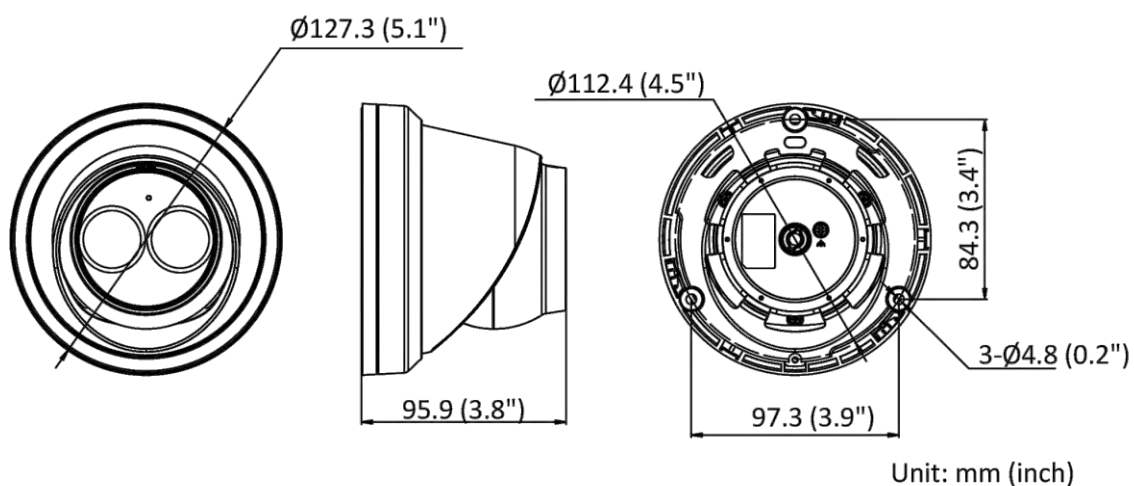

Startup and Operating Conditions	-30 °C to 60 °C (-22 °F to 140 °F). Humidity 95% or less (non-condensing)
Power Supply	12 VDC $\pm$ 25%, reverse polarity protection PoE: 802.3af, Class 3
Power Consumption and Current	12 VDC, 0.5 A, max. 6 W PoE (802.3af, 36 V to 57 V), 0.19 A to 0.12 A, max. 7 W
Power Interface	$\varnothing$5.5 mm coaxial power plug
Material	Aluminum alloy body
Camera Dimension	$\varnothing$127.3 $\times$ 95.9 mm ($\varnothing$5.01" $\times$ 3.78")
Package Dimension	150 $\times$ 150 $\times$ 141 mm (5.9" $\times$ 5.9" $\times$ 5.6")
Camera Weight	Approx. 600 g (1.3 lb.)
With Package Weight	Approx. 816 g (1.8 lb.)
Approval	
EMC	FCC (47 CFR Part 15, Subpart B); CE-EMC (EN 55032: 2015, EN 61000-3-2: 2014, EN 61000-3-3: 2013, EN 50130-4: 2011 +A1: 2014); RCM (AS/NZS CISPR 32: 2015); IC (ICES-003: Issue 6, 2016); KC (KN 32: 2015, KN 35: 2015)
Safety	UL (UL 60950-1); CB (IEC 60950-1:2005 + Am 1:2009 + Am 2:2013); CE-LVD (EN 60950-1:2005 + Am 1:2009 + Am 2:2013); BIS (IS 13252(Part 1):2010+A1:2013+A2:2015)
Environment	CE-RoHS (2011/65/EU); WEEE (2012/19/EU); Reach (Regulation (EC) No 1907/2006)
Protection	IP67 (IEC 60529-2013)

▪ Available Model

- DS-2CD2343G2-I (2.8/4 mm)
- DS-2CD2343G2-IU (2.8/4 mm)

▪ Dimension