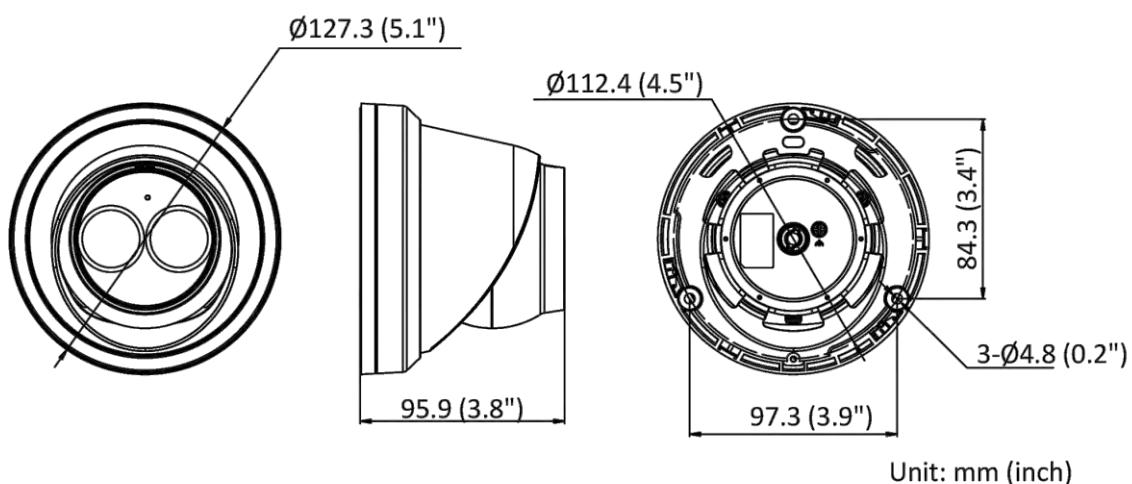

Startup and Operating Conditions	-30 °C to 60 °C (-22 °F to 140 °F). Humidity 95% or less (non-condensing)
Power Supply	12 VDC $\pm$ 25%, reverse polarity protection PoE: 802.3af, Class 3
Power Consumption and Current	12 VDC, 0.45 A, max. 5.5 W PoE (802.3af, 36 V to 57 V), 0.18 A to 0.11 A, max. 6.5 W
Power Interface	$\varnothing$5.5 mm coaxial power plug
Material	Aluminum alloy body
Camera Dimension	$\varnothing$127.3 $\times$ 95.9 mm ($\varnothing$5.01" $\times$ 3.78")
Package Dimension	150 $\times$ 150 $\times$ 141 mm (5.9" $\times$ 5.9" $\times$ 5.6")
Camera Weight	Approx. 600 g (1.3 lb.)
With Package Weight	Approx. 816 g (1.8 lb.)
Approval	
EMC	FCC (47 CFR Part 15, Subpart B); CE-EMC (EN 55032: 2015, EN 61000-3-2: 2014, EN 61000-3-3: 2013, EN 50130-4: 2011 +A1: 2014); RCM (AS/NZS CISPR 32: 2015); IC (ICES-003: Issue 6, 2016); KC (KN 32: 2015, KN 35: 2015)
Safety	UL (UL 60950-1); CB (IEC 60950-1:2005 + Am 1:2009 + Am 2:2013); CE-LVD (EN 60950-1:2005 + Am 1:2009 + Am 2:2013); BIS (IS 13252(Part 1):2010+A1:2013+A2:2015)
Environment	CE-RoHS (2011/65/EU); WEEE (2012/19/EU); Reach (Regulation (EC) No 1907/2006)
Protection	IP67 (IEC 60529-2013)

▪ Available Model

DS-2CD2323G2-I (2.8/4 mm)

DS-2CD2323G2-IU (2.8/4 mm)

▪ Dimension