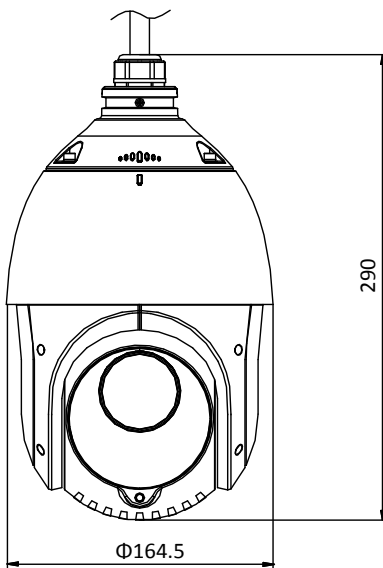

DORI

The DORI (detect, observe, recognize, identify) distance gives the general idea of the camera ability to distinguish persons or objects within its field of view.

It is calculated based on the camera sensor specification and the criteria given by EN 62676-4: 2015.

DORI	Detect	Observe	Recognize	Identify
Definition	25 px/m	63 px/m	125 px/m	250 px/m
Distance (Tele)	2400.0 m (7874.0 ft)	952.4 m (3124.7 ft)	480.0 m (1574.8 ft)	240.0 m (787.4 ft)

Available Model

DS-2DE4425IW-DE (E) 12 VDC & PoE (802.3 at, class 4)

Dimensions

Unit: mm

Accessory

Included:

ASW0081-1220002W
Power adapter

DS-1618ZJ
Wall Mount

Optional:

DS-1602ZJ
Wall Mount