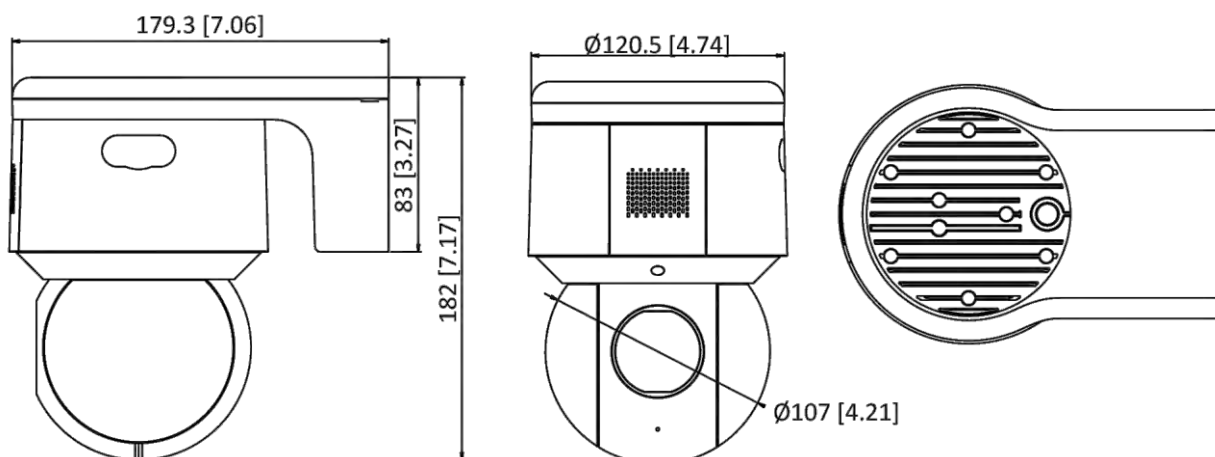

DORI

The DORI (detect, observe, recognize, identify) distance gives the general idea of the camera ability to distinguish persons or objects within its field of view. It is calculated based on the camera sensor specification and the criteria given by EN 62676-4: 2015.

DORI	Detect	Observe	Recognize	Identify
Definition	25 px/m	63 px/m	125 px/m	250 px/m
Distance (Tele)	130.9 m (429.5 ft)	51.9 m (170.3 ft)	26.2 m (86 ft)	13.1 m (43 ft)

Available Models

DS-2DE3A404IW-DE (2.8-12mm)

Dimensions