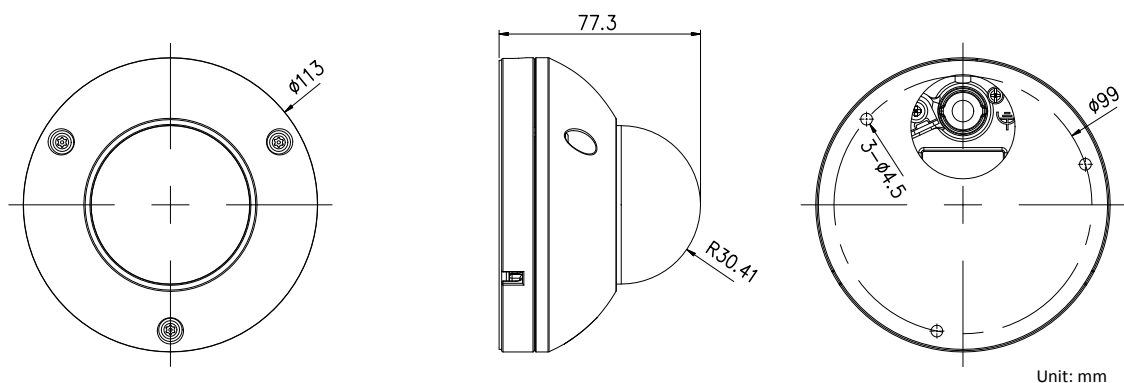

Available Models

DS-2XC6142FWD-IS

Dimension