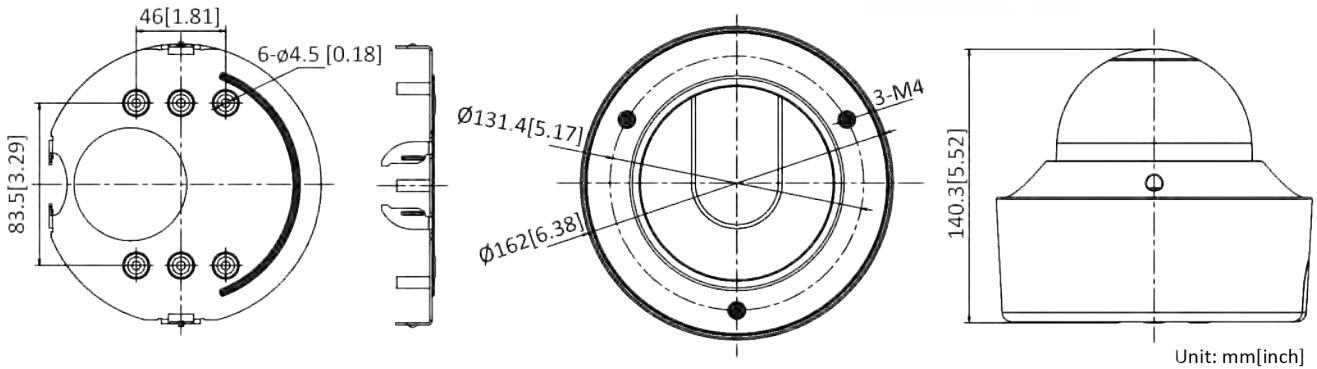

Network	
Client	iVMS-4200, Hik-Connect, iVMS-5200, Hik-Central
Web Browser	Plug-in required live view: IE8-11, Chrome 41-44, Mozilla Firefox30.0-51, Safari8.0+ Plug-in free live view: Chrome 45+, Mozilla Firefox52+
Interface	
Audio	1-ch 3.5 mm input (line in), 1-ch 3.5 mm output (line out), mono
Communication Interface	1 RJ45 10M/100M/1000M Ethernet port
Alarm	1 input, 1 output (up to 12 VDC 1A or 10 VAC 500 mA)
Video Output	1Vp-p composite output (75 Ω/CVBS), 4CIF resolution
Power Output	12 VDC, max. 100 mA (supported by all power supply types)
On-board storage	Built-in micro SD/SDHC/SDXC slot, up to 256 GB
Reset Button	Yes
Audio	
Environment Noise Filtering	Yes
Audio Sampling Rate	8 kHz/16 kHz/32 kHz/44.1 kHz/48 kHz
General	
Firmware Version	5.5.80
Operating Conditions	-IZS: -30 °C to 60 °C (-22 °F to 140 °F), humidity 95% or less (non-condensing) -IZHS: -40 °C to 60 °C (-40 °F to 140 °F), humidity 95% or less (non-condensing)
Power Supply	12 VDC ± 20%, two-core terminal block; PoE (802.3at, class 4)
Power Consumption and Current	-IZS: With extra load: 12 VDC, 1.3 A, max. 15 W; PoE (802.3at, 42.5 V to 57 V), 0.4 A to 0.3 A, class 4 Without extra load: 12 VDC, 1.1 A, max. 13 W; PoE (802.3at, 42.5 V to 57 V), 0.4 A to 0.3 A, class 4 -IZHS: With extra load: 12 VDC, 1.5 A, max. 18 W; PoE (802.3at, 42.5 V to 57 V), 0.4 A to 0.3 A, class 4 Without extra load: 12 VDC, 1.3 A, max. 16 W; PoE (802.3at, 42.5 V to 57 V), 0.4 A to 0.3 A, class 4 “with extra load” means that an extra device is connected to and powered by the camera.
Protection Level	IP67, IK10
Material	Aluminum Alloy
Dimensions	Camera: Φ162 × 140.3 mm (Φ6.4" × 5.5") With package: 251 × 215 × 189 mm (9.9" × 8.5" × 7.4")
Weight	Camera: 1450 g (3.2 lb.) With package: 1950 g (4.3 lb.)

## Dimension